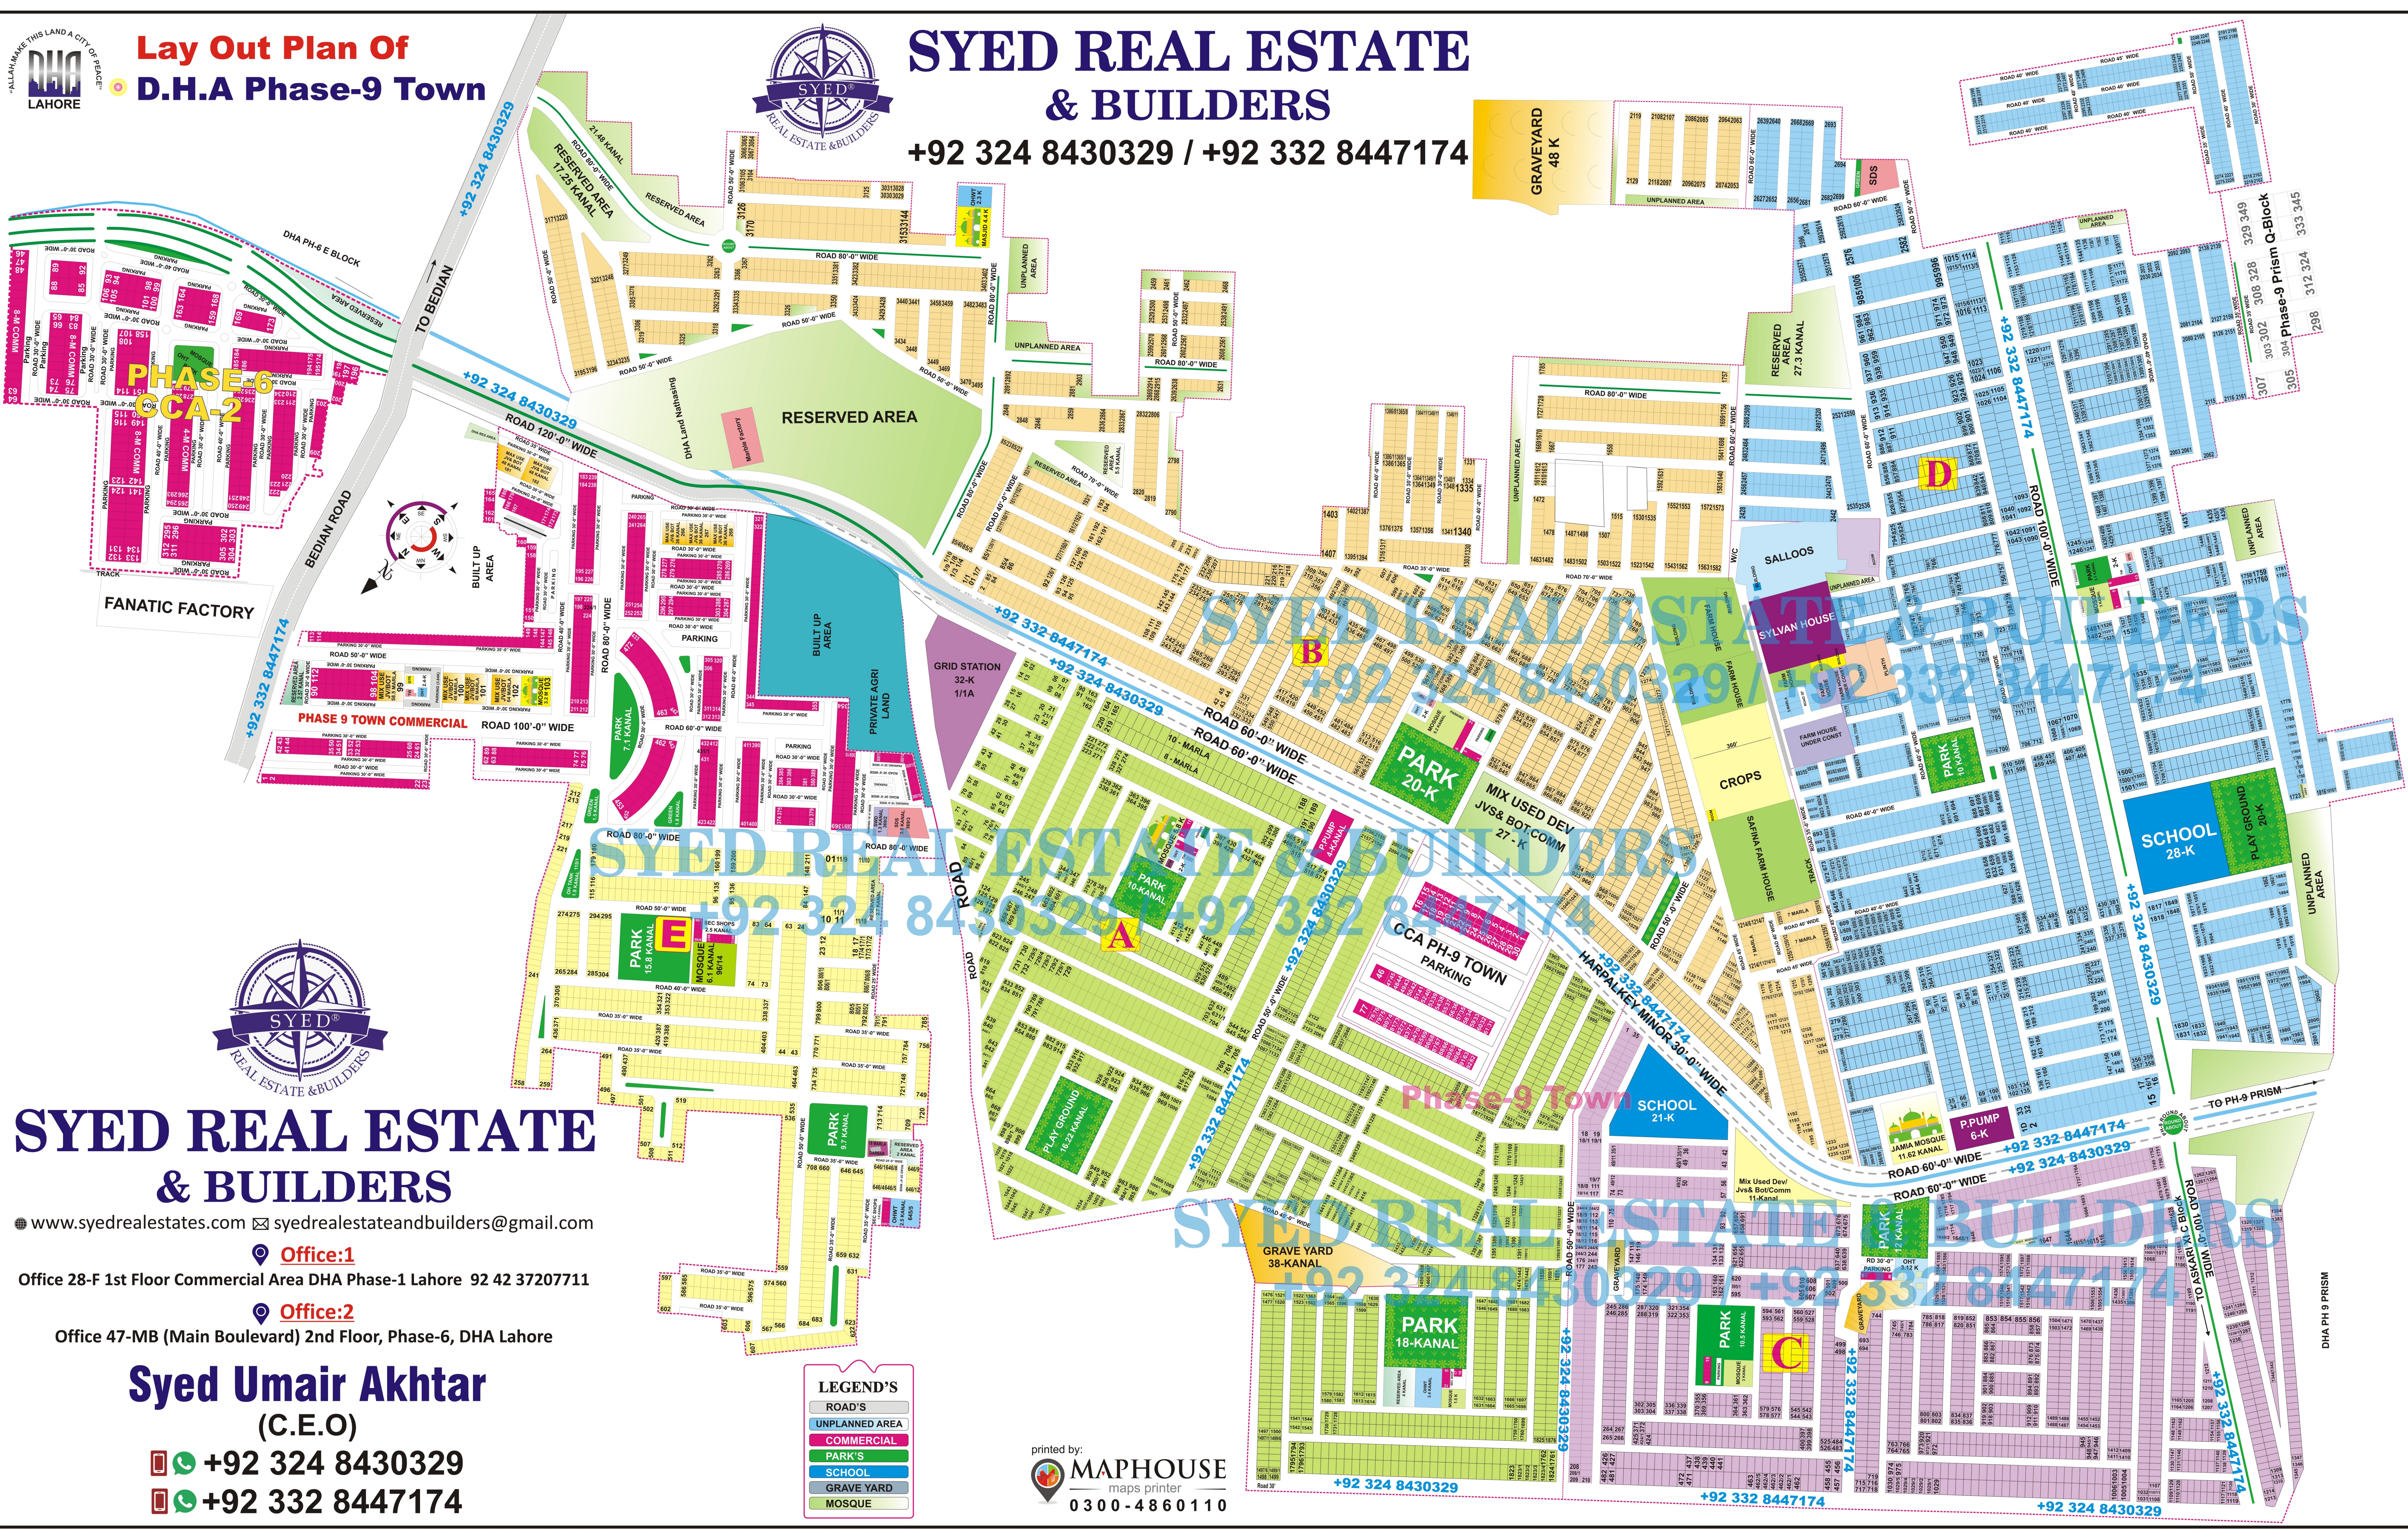

**Lay Out Plan Of**  
**D.H.A Phase-9 Town**

**SYED REAL ESTATE & BUILDERS**  
**+92 324 8430329 / +92 332 8447174**

**SYED REAL ESTATE & BUILDERS**

www.syedrealestates.com syedrealestateandbuilders@gmail.com